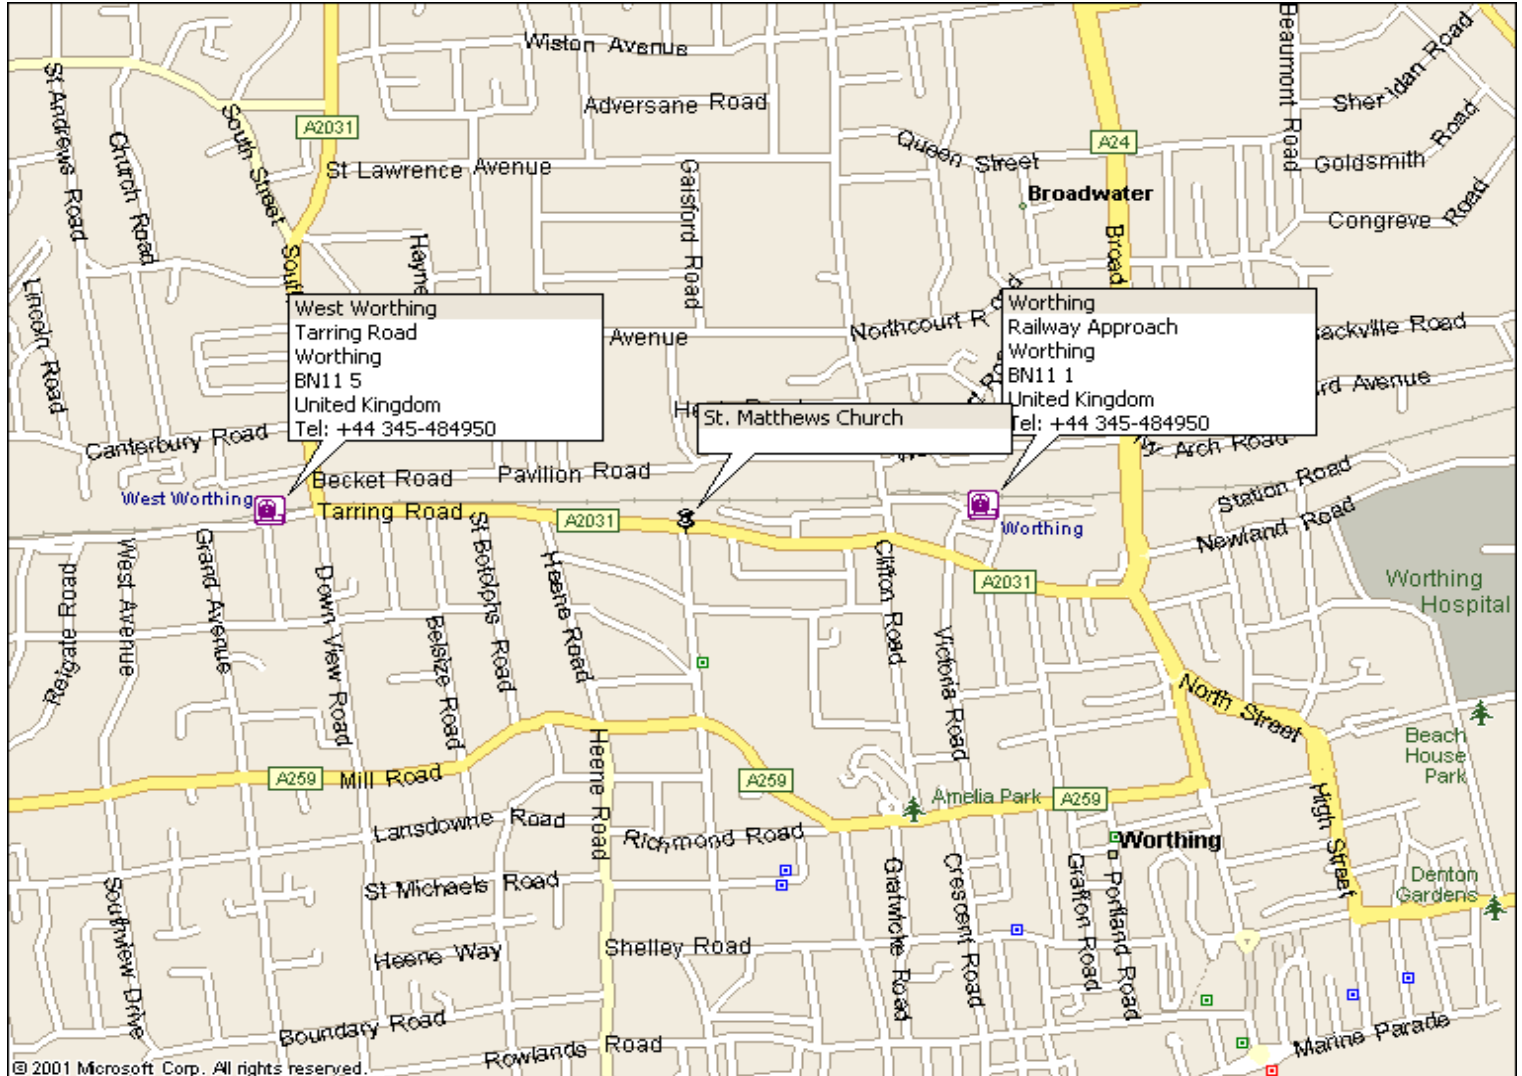

## DIRECTIONS FROM WORTHING RAILWAY STATION

Exit Worthing railway station on the south side of the station into Railway Approach, turn **right** along Railway Approach to the junction with Teville Road and turn **right**, continue west along Teville Road **continue** into Tarring Road for about a quarter of a mile, St. Matthews Church is located on the **left hand** side of the road on the junction of Tarring Road and Shakespeare Road.

## DIRECTIONS FROM WEST WORTHING RAILWAY STATION

Exit West Worthing Railway Station on the South side of the station **cross over** the level crossing, and turn **left** into Tarring Road, head east along Tarring Road for about a quarter of a mile, St. Matthews Church is located on the **right hand** side of the road on the junction of Tarring Road and Shakespeare Road.